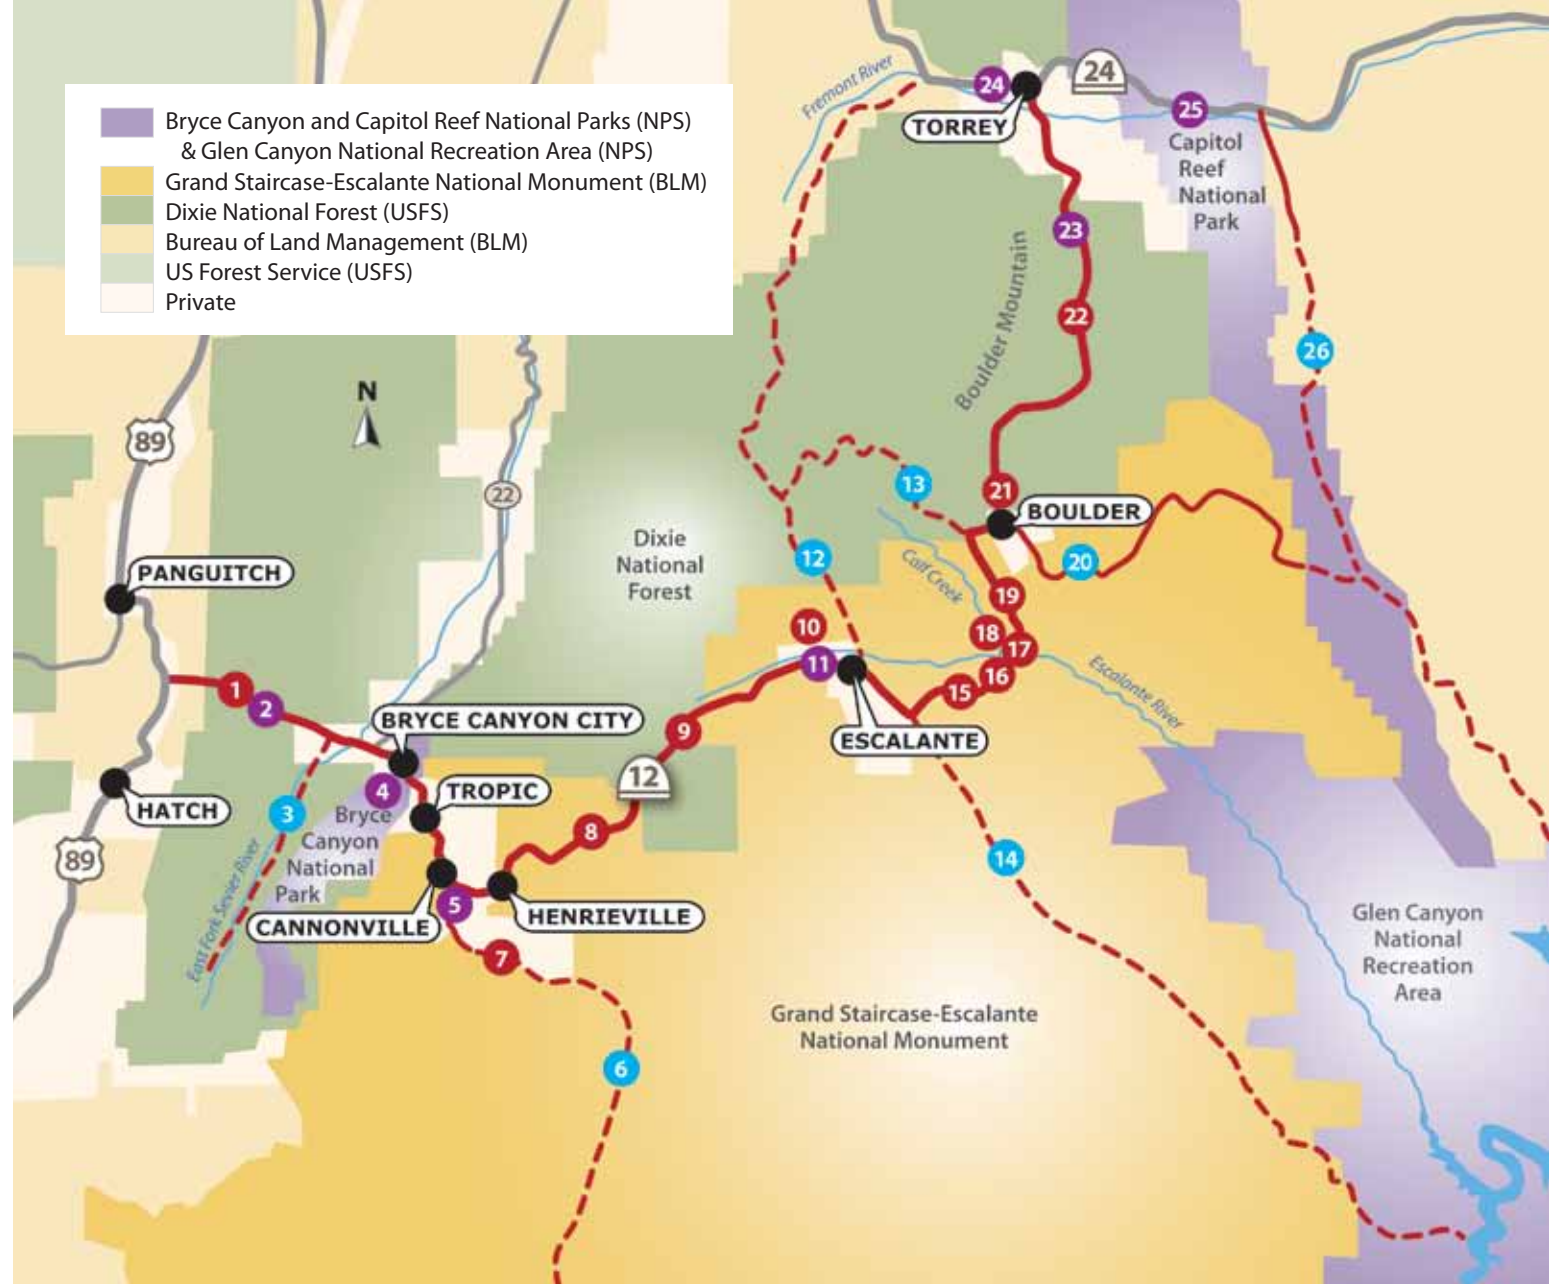

### Points of Interest

- 1 Red Canyon
- 7 Kodachrome Basin State Park
- 8 The Blues / Powell Point Overlook
- 9 Upper Valley Granaries
- 10 Escalante Petrified Forest State Park
- 15 Head of the Rocks Overlook
- 16 Boynton Overlook
- 17 Escalante River Trailhead
- 18 Calf Creek Recreation Area
- 19 The Hogback
- 21 Anasazi State Park Museum
- 22 Homestead Overlook

### Visitor Information

- 2 Red Canyon Visitor Center
- 4 Bryce Canyon Visitor Center
- 5 Grand Staircase-Escalante N. M. Visitor Center
- 11 Escalante Visitor Center
- 23 Wildcat Guard Station
- 24 Torrey Visitor Center
- 25 Capitol Reef Visitor Center

### Scenic Backways

- 3 East Fork Sevier River
- 6 Cottonwood Canyon Road
- 12 Posey Lake / Pine Creek
- 13 Hell's Backbone Road
- 14 Hole-in-the-Rock Road
- 20 Burr Trail Road
- 26 Notom Road

Mile Post Map of Scenic Byway 12