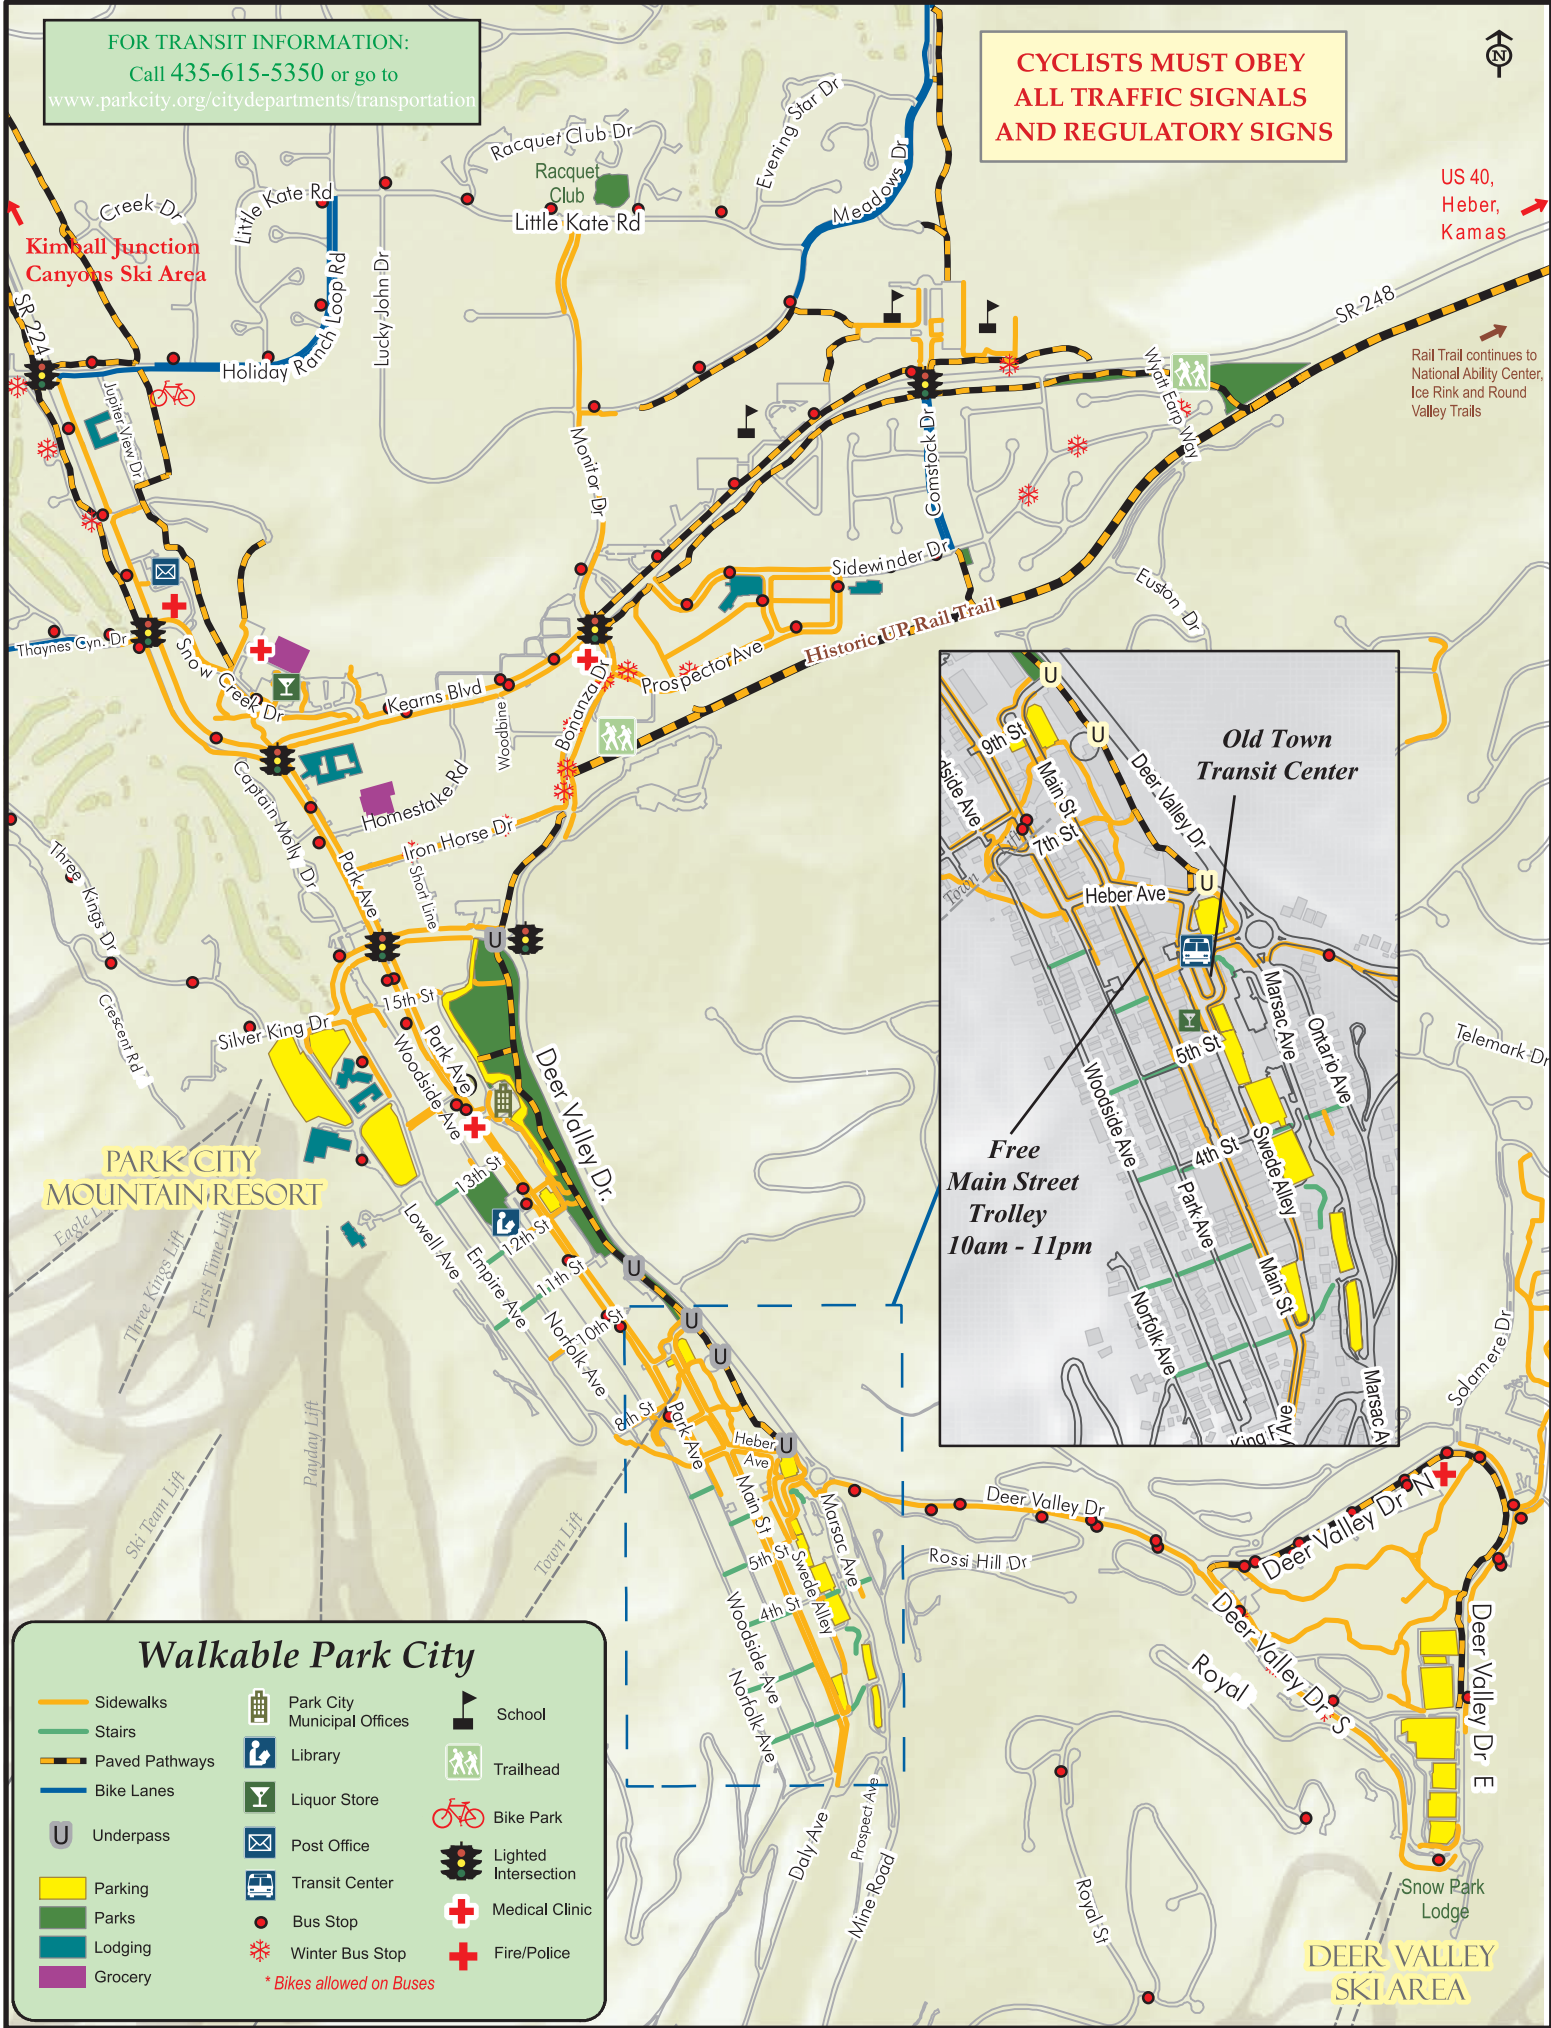

FOR TRANSIT INFORMATION:
 Call 435-615-5350 or go to
www.parkcity.org/citydepartments/transportation

**CYCLISTS MUST OBEY
 ALL TRAFFIC SIGNALS
 AND REGULATORY SIGNS**

US 40,
 Heber,
 Kamas

Rail Trail continues to
 National Ability Center,
 Ice Rink and Round
 Valley Trails

Walkable Park City

Sidewalks	Park City Municipal Offices	School
Stairs	Library	Trailhead
Paved Pathways	Liquor Store	Bike Park
Bike Lanes	Post Office	Lighted Intersection
Underpass	Transit Center	Medical Clinic
Parking	Bus Stop	Fire/Police
Parks	Winter Bus Stop	
Lodging		
Grocery		

* Bikes allowed on Buses