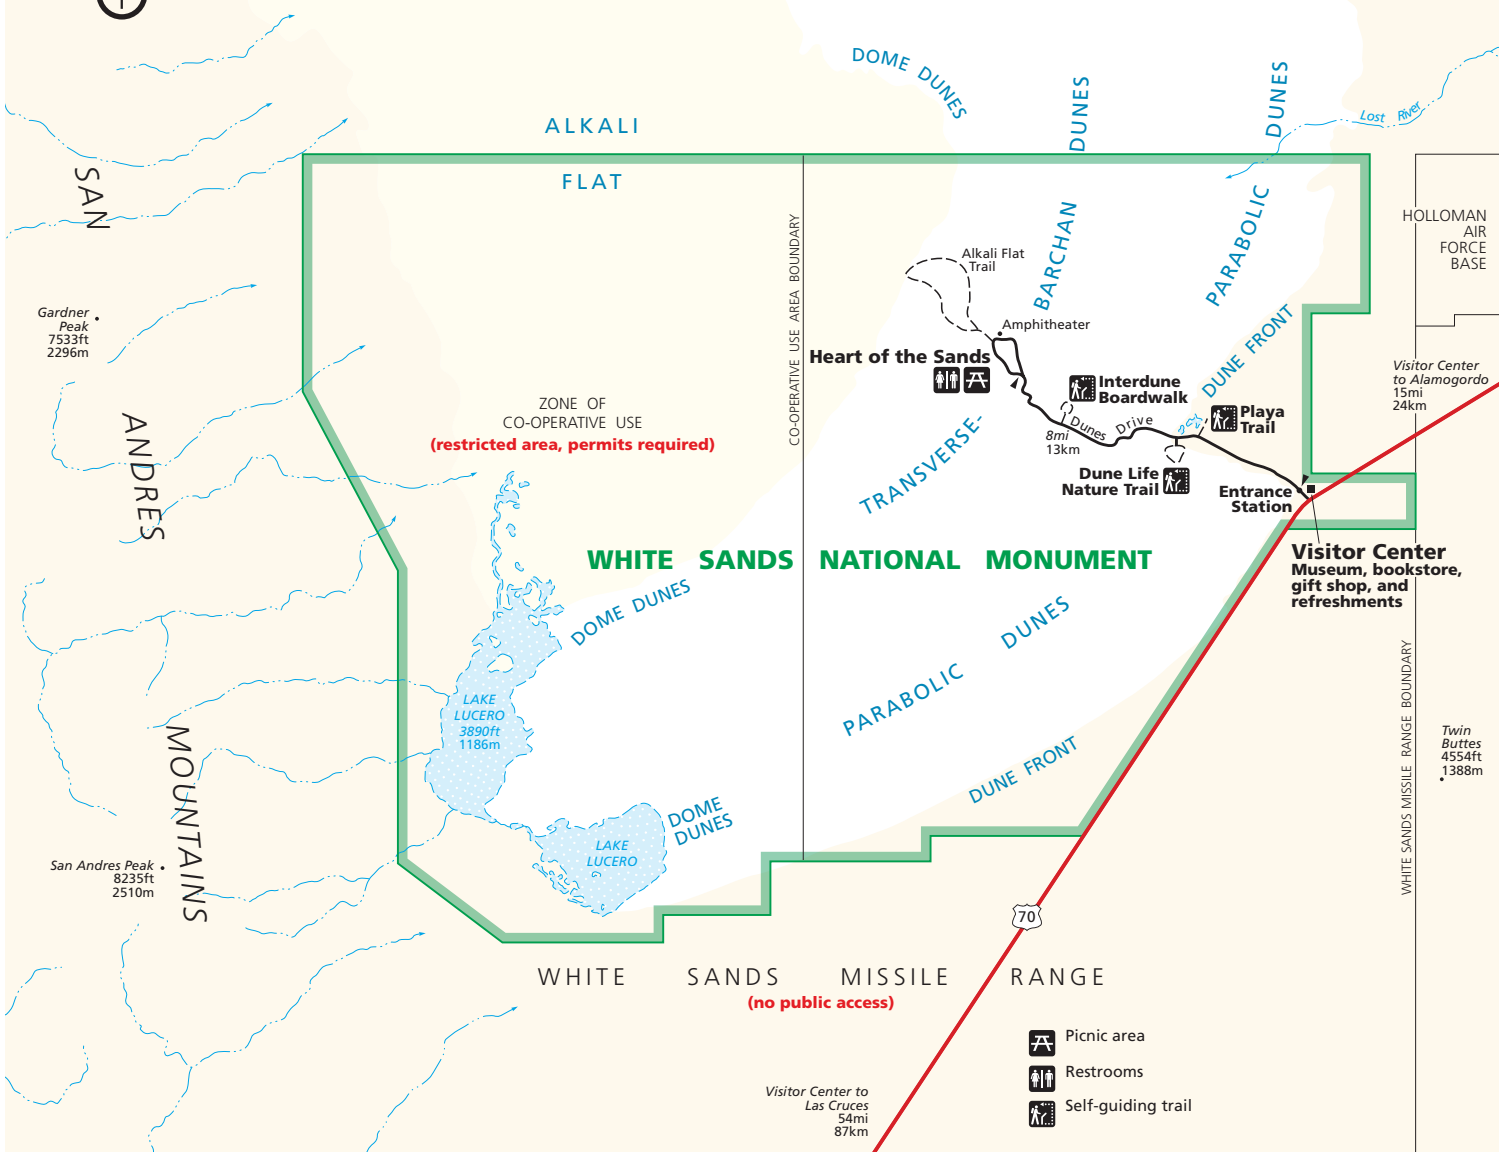

0 5 Kilometers  
0 5 Miles

WHITE SANDS MISSILE RANGE  
**(no public access)**

ZONE OF CO-OPERATIVE USE  
**(restricted area, permits required)**

**WHITE SANDS NATIONAL MONUMENT**

WHITE SANDS MISSILE RANGE  
**(no public access)**

- Picnic area
- Restrooms
- Self-guiding trail