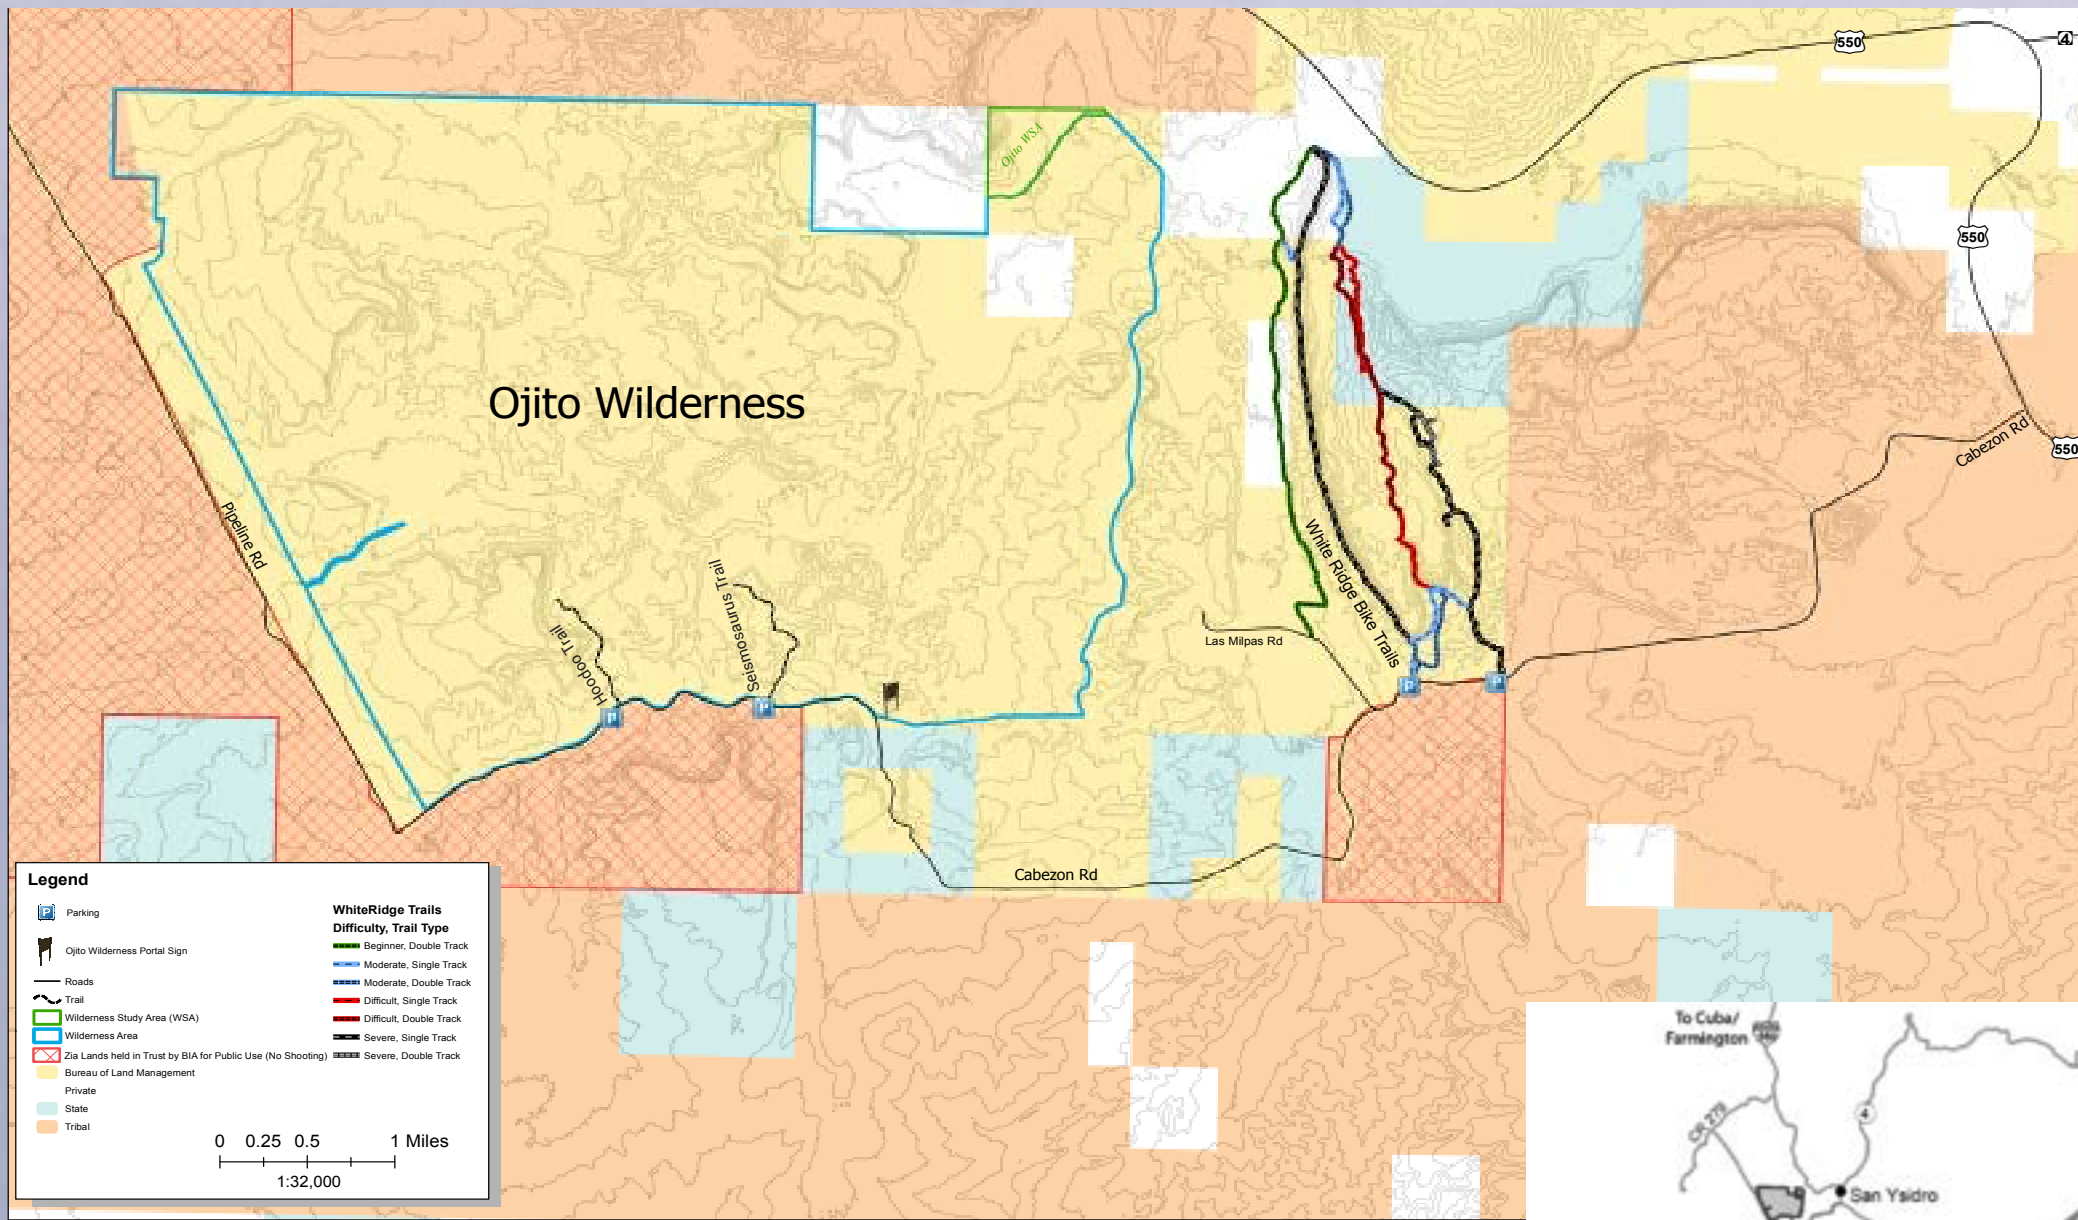

Ojito Wilderness

Bureau of Land Management
Albuquerque District
Rio Puerco Field Office
100 Sun Ave., N.E.
Pan American Bldg., Suite 330
Albuquerque, NM 87109
505/761-8700
or
www.blm.gov/new-mexico

In case of emergency:
BLM Rio Puerco Law Enforcement – 505/761-8700
Immediate Emergency – 911
BLM 24-hour Santa Fe Law Enforcement – 505/827-9377

For interactive maps and more detailed information about
this area please go to
www.blm.gov/new-mexico/rio-puerco-kiosk