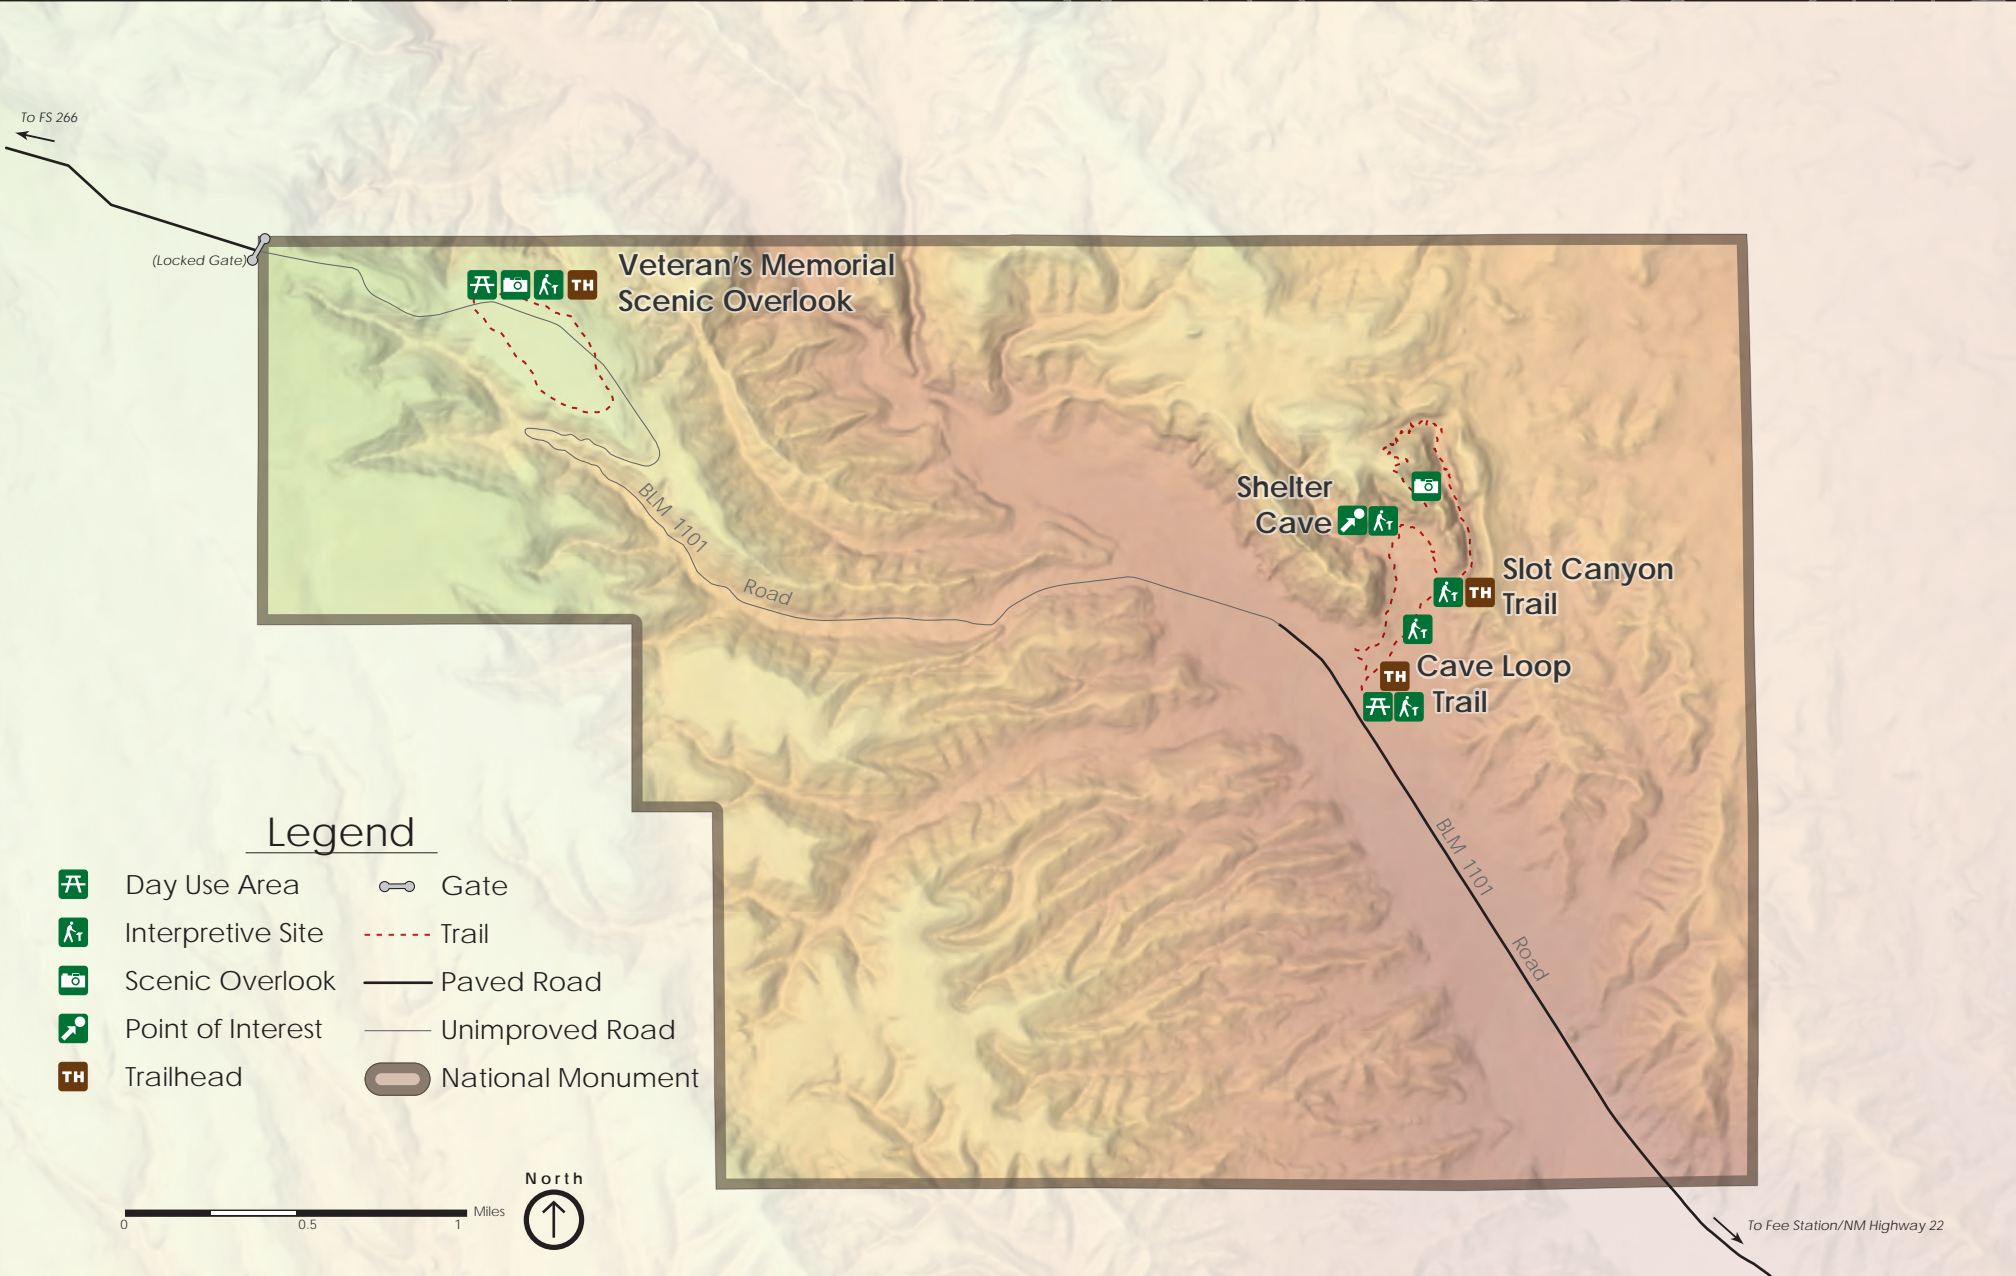

Kasha-Katuwe Tent Rocks National Monument

Legend

- Day Use Area
- Interpretive Site
- Scenic Overlook
- Point of Interest
- Trailhead
- Gate
- Trail
- Paved Road
- Unimproved Road
- National Monument

M14-09-01-2015
No warranty is made by the BLM as to the accuracy, reliability, or completeness of these data for use or for purposes not intended by BLM.