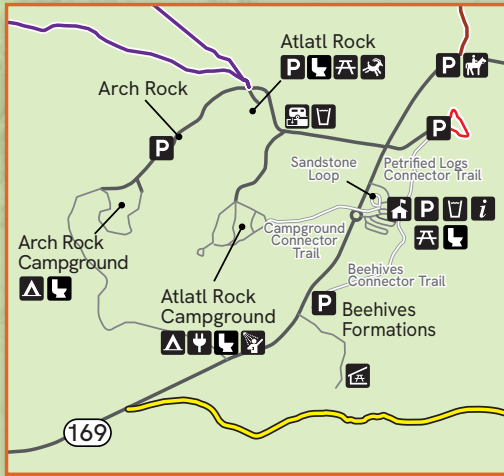

## PARK IN DESIGNATED AREAS ONLY

No parking on side of road.

## Trail Information

Trail Name	Length
White Domes Loop	1.1mi/1.8km
Old Arrowhead Road	6.8mi/10.9km
Natural Arch	2.5mi/4km
Petrified Logs Loop	0.3mi/0.5km
Rainbow Vista	1.0mi/1.6km
Prospect Trail	4.6mi/7.4km

Trail Name	Length
Elephant Rock Loop	1.2mi/1.9km
Balancing Rock	0.1mi/0.2km
Charlie's Spring	4.7mi/7.6km
Mouse's Tank	0.7mi/1.1km
Pinnacles Loop	4.5mi/7.2km
Fire Wave/7 Wonders	1.8mi/2.9km

Trails are over loose sand and/or rough terrain. These hikes often feel longer than listed. Know your limits and be prepared!

Many trails are closed from May through September

To I-15 and nearest gas: 12mi/19km

To I-15: 21mi/34km  
Nearest Gas: North 10mi/16km