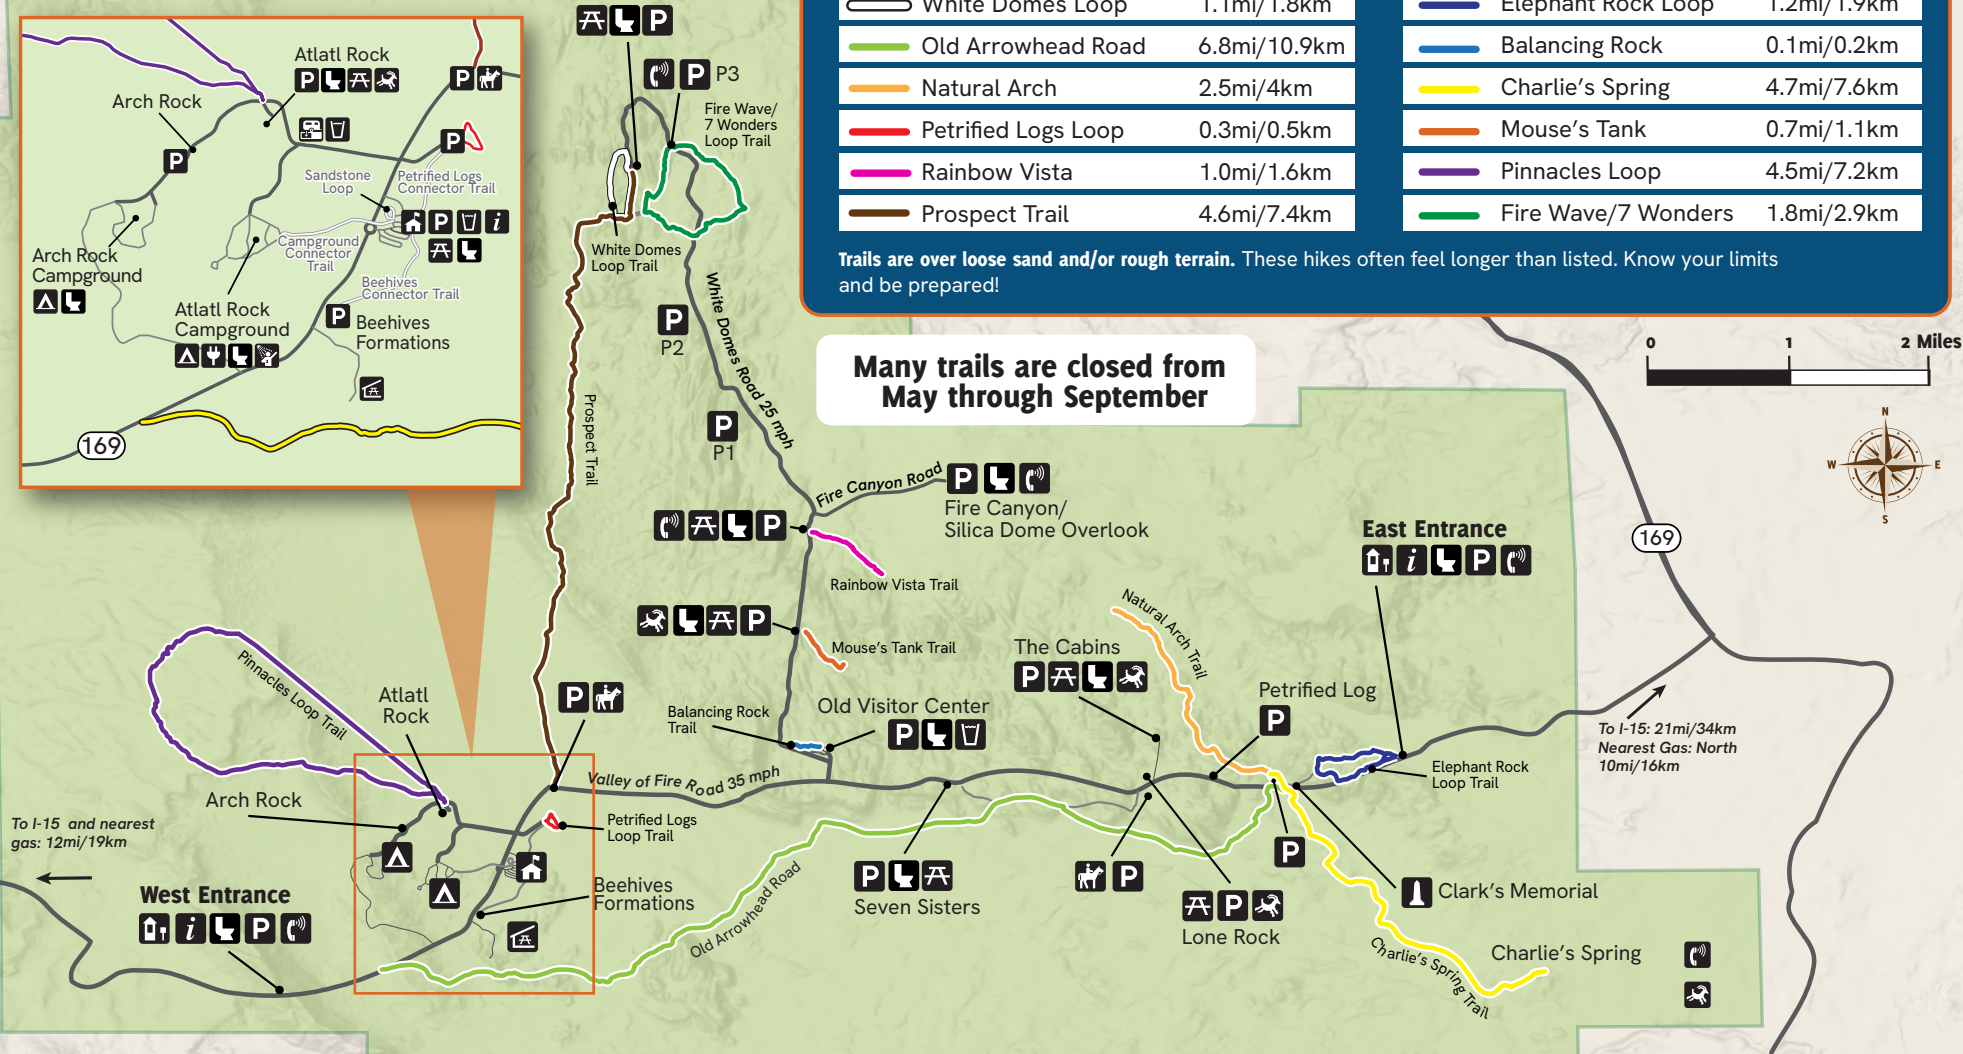

## PARK IN DESIGNATED AREAS ONLY

No parking on side of road.

## Trail Information

Trail Name	Length
White Domes Loop	1.1mi/1.8km
Old Arrowhead Road	6.8mi/10.9km
Natural Arch	2.5mi/4km
Petrified Logs Loop	0.3mi/0.5km
Rainbow Vista	1.0mi/1.6km
Prospect Trail	4.6mi/7.4km

Trail Name	Length
Elephant Rock Loop	1.2mi/1.9km
Balancing Rock	0.1mi/0.2km
Charlie's Spring	4.7mi/7.6km
Mouse's Tank	0.7mi/1.1km
Pinnacles Loop	4.5mi/7.2km
Fire Wave/7 Wonders	1.8mi/2.9km

Trails are over loose sand and/or rough terrain. These hikes often feel longer than listed. Know your limits and be prepared!

Many trails are closed from May through September

To I-15 and nearest gas: 12mi/19km

To I-15: 21mi/34km  
Nearest Gas: North 10mi/16km