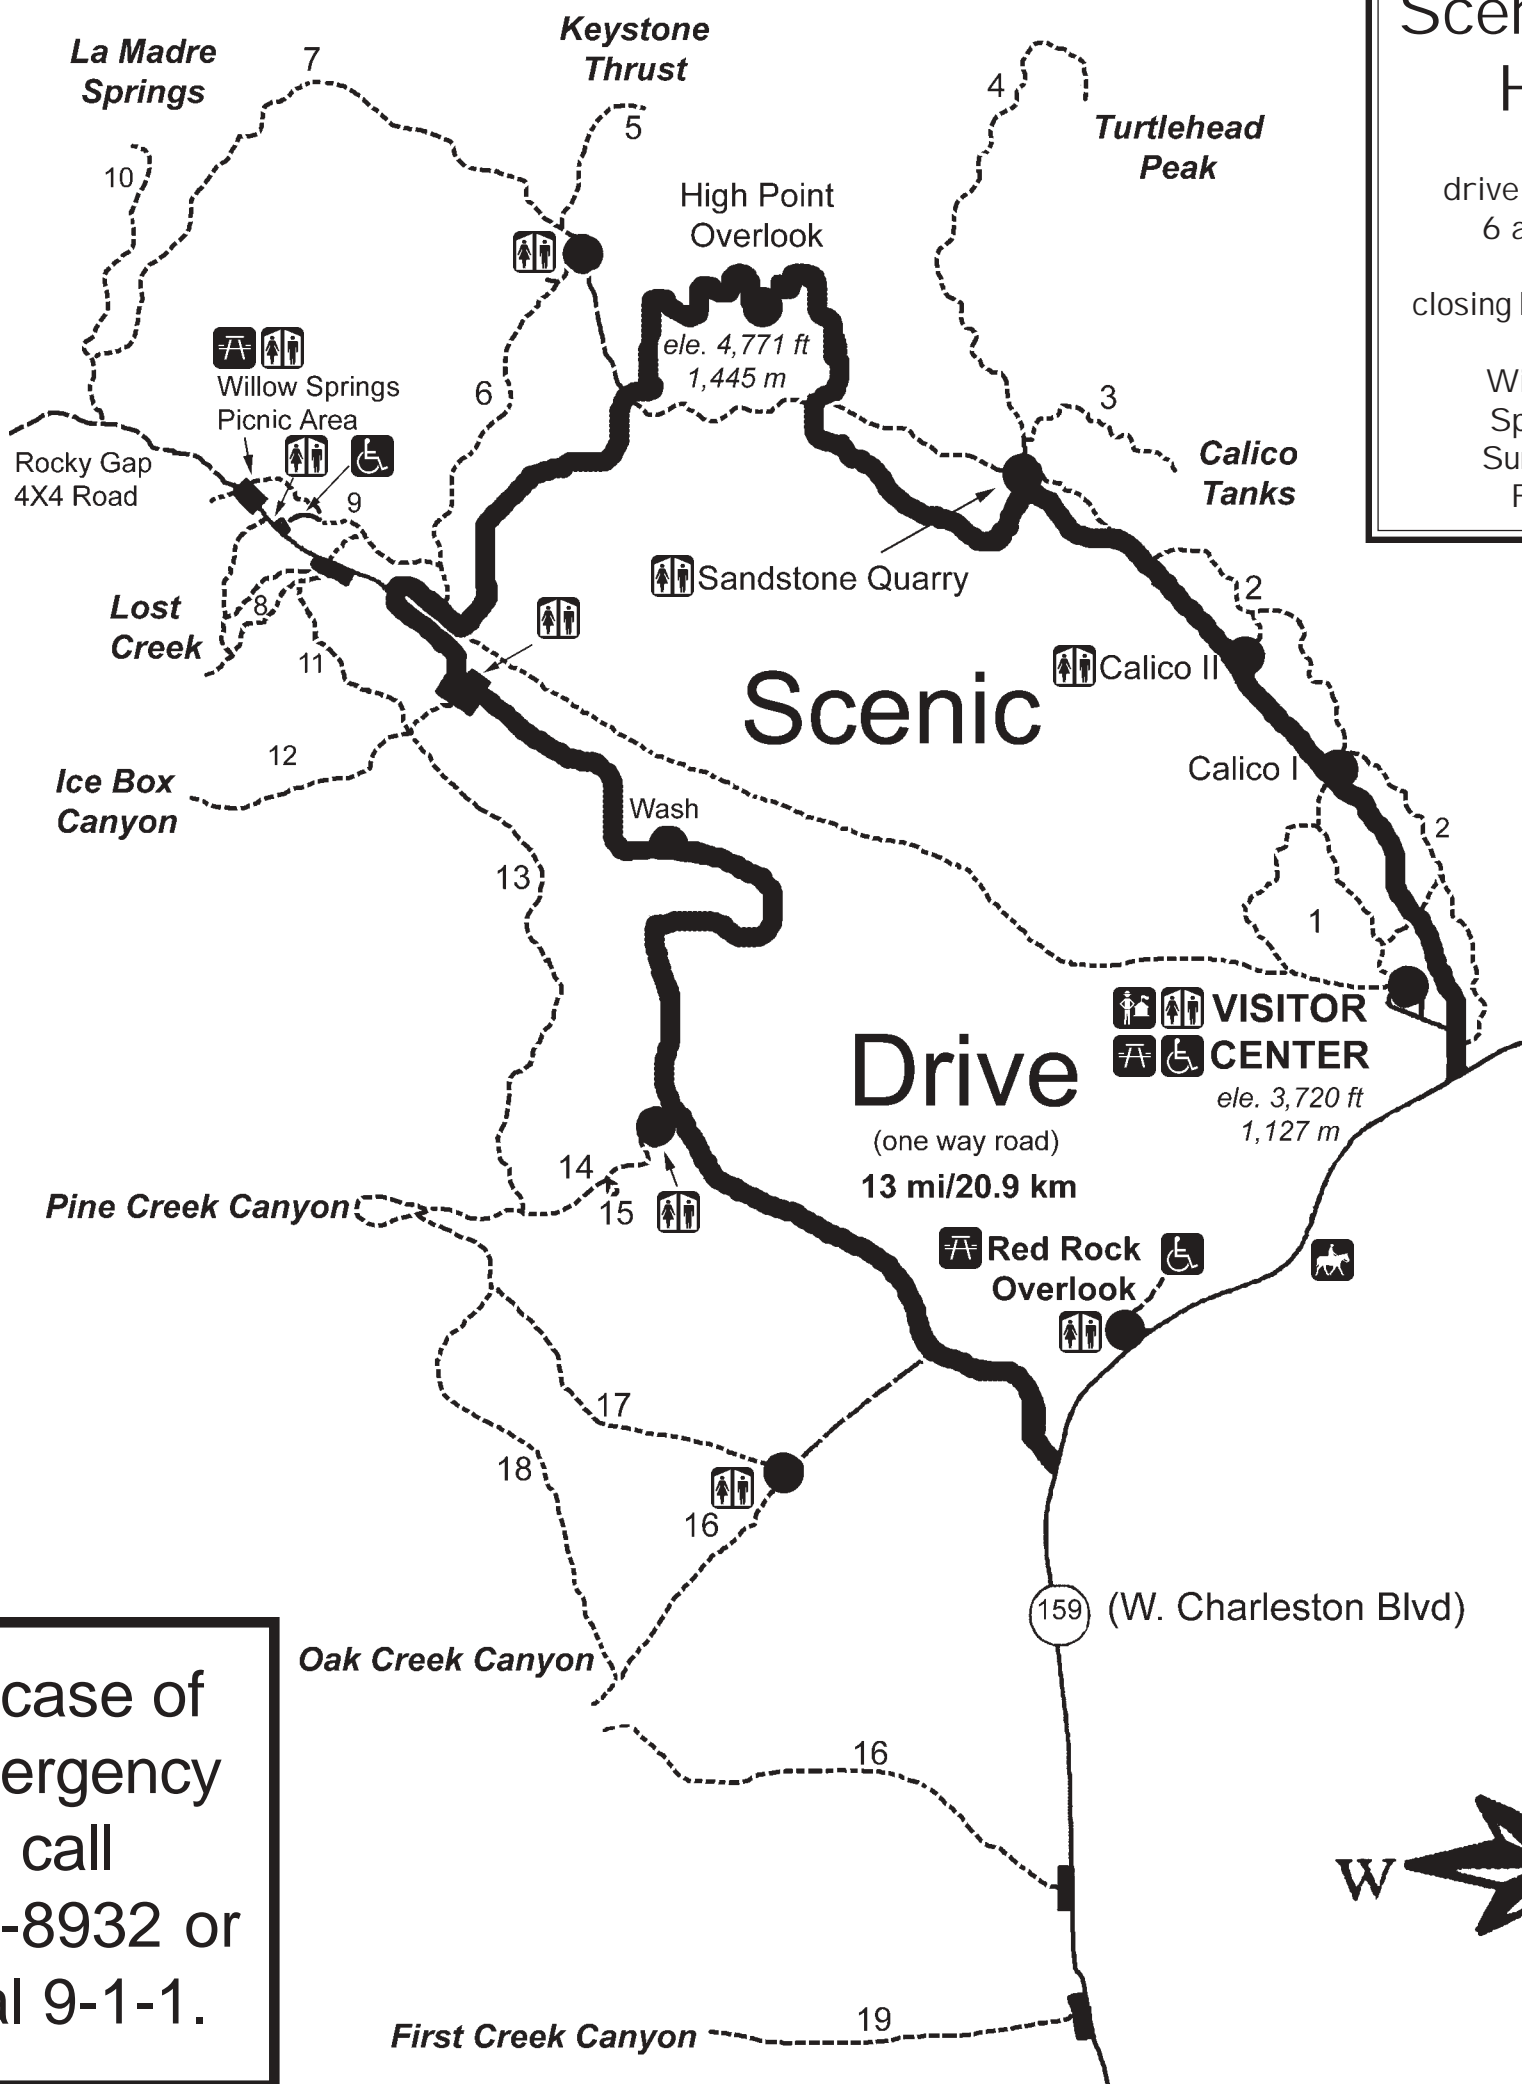

SCENIC DRIVE AND HIKING TRAIL MAP

- | | | |
|---------------------------------------|---------------------------------------|------------------------|
| 1. Moenkopi | 8. Lost Creek - Children's Discovery | 14. Pine Creek Canyon |
| 2. Calico Hills | 9. Willow Springs Loop | 15. Fire Ecology |
| 3. Calico Tanks | 10. La Madre Springs | 16. Oak Creek Canyon |
| 4. Turtlehead Peak | 11. SMYC (Spring Mountain Youth Camp) | 17. Arnight |
| 5. Keystone Thrust | 12. Ice Box Canyon | 18. Knoll |
| 7. White Rock - La Madre Springs Loop | 13. Dale's | 19. First Creek Canyon |

Scenic Drive Hours

drive opens daily at 6 a.m. all-year

closing hours as follows:

Winter 5 p.m.
 Spring 7 p.m.
 Summer 8 p.m.
 Fall 7 p.m.

In case of emergency call 293-8932 or dial 9-1-1.