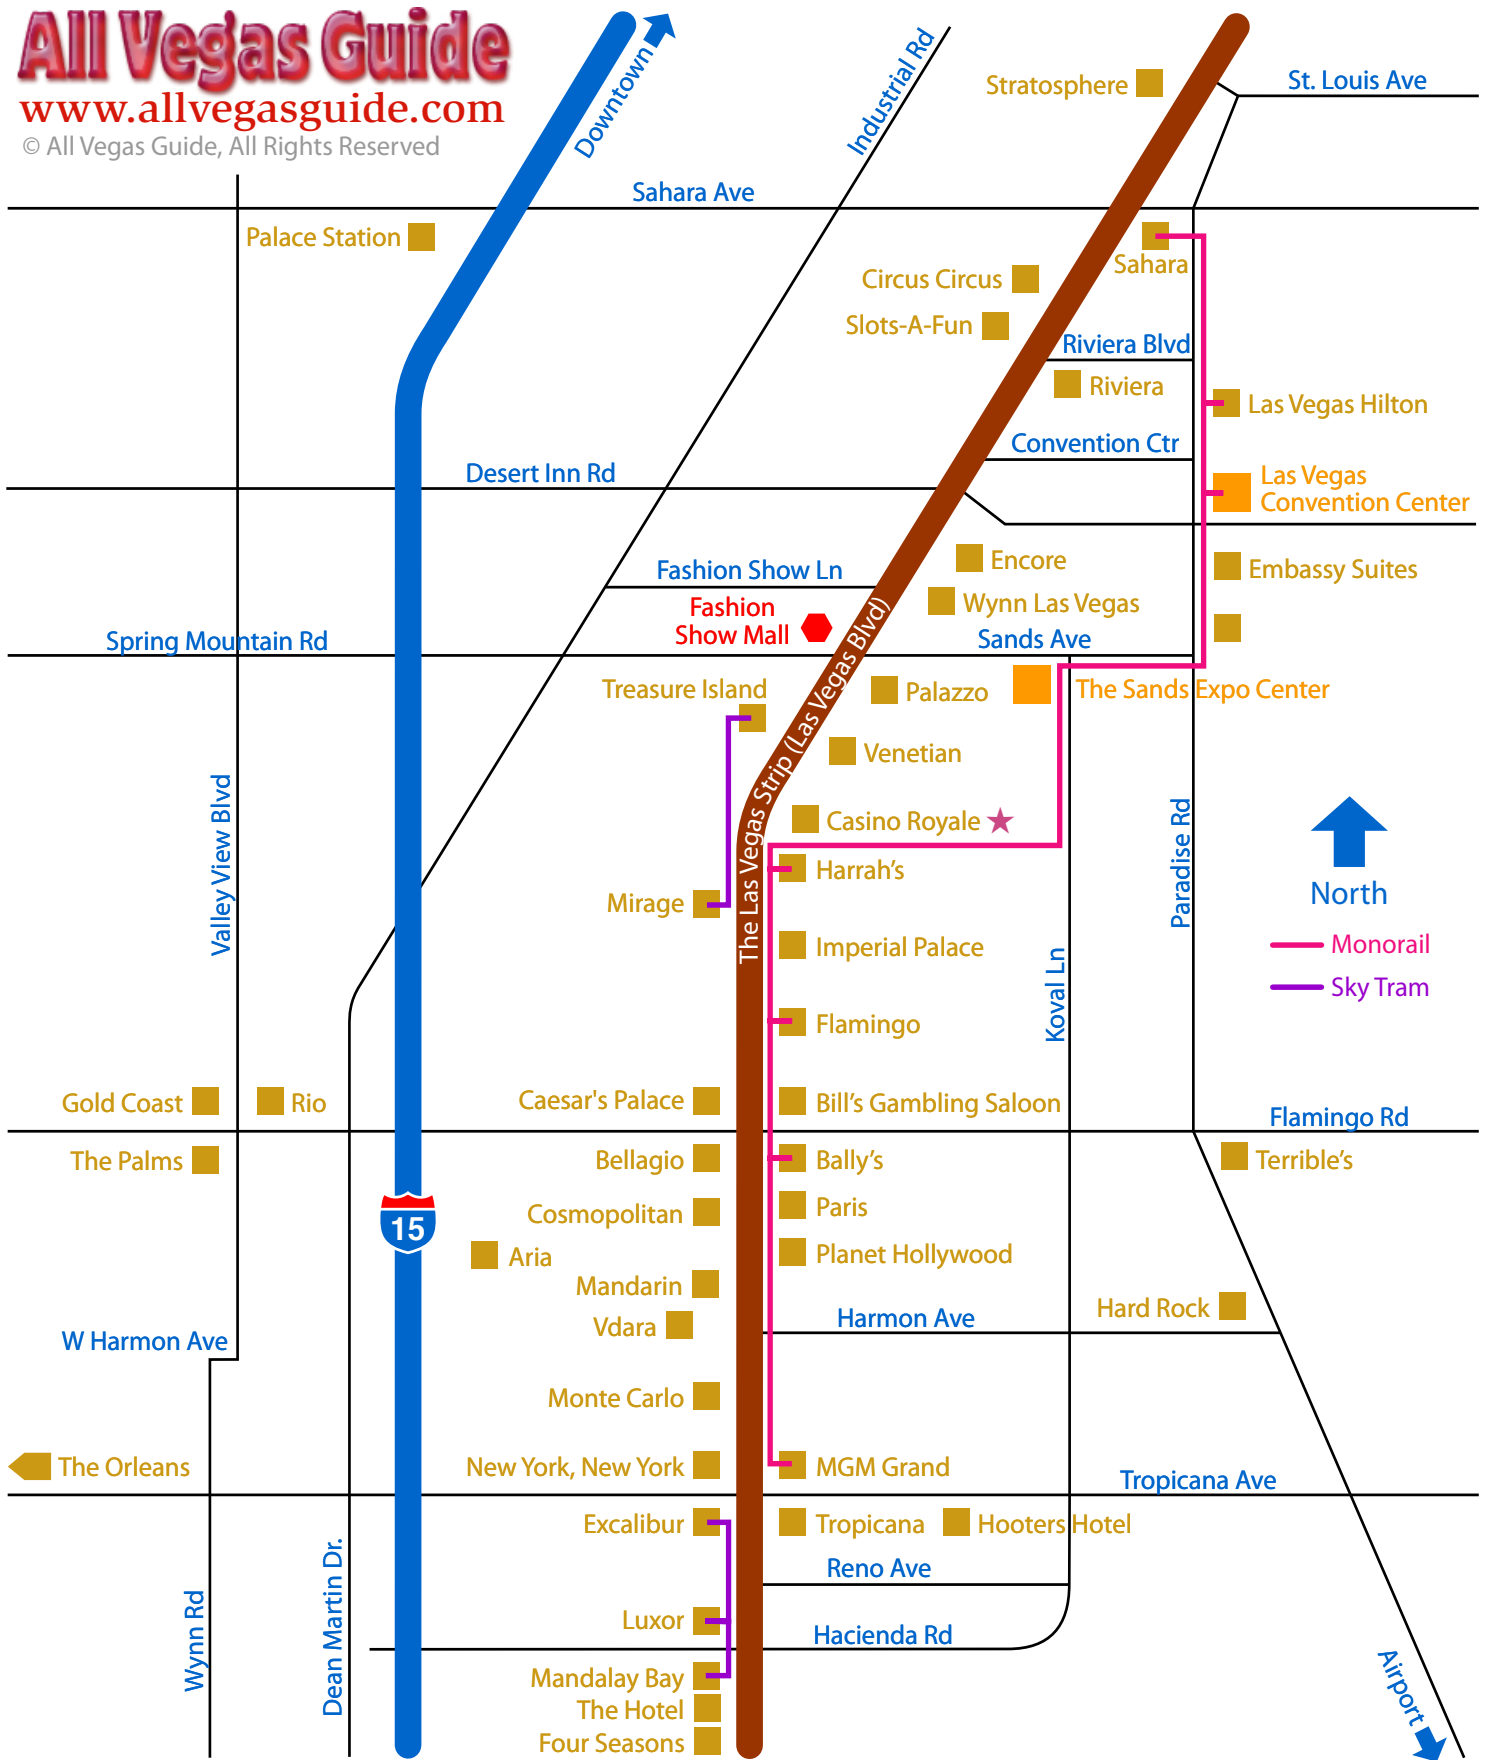

All Vegas Guide

www.allvegasguide.com

© All Vegas Guide, All Rights Reserved

Ad Space Available

Reach thousands of visitors that download this map before they visit Las Vegas. (714) 995-3122

★ Casino Royale

Lowest table minimums on the strip. Good odds when playing craps. (800) 854-7666

Ad Space Available

Reach thousands of visitors that download this map before they visit Las Vegas. (714) 995-3122

Ad Space Available

Reach thousands of visitors that download this map before they visit Las Vegas. (714) 995-3122