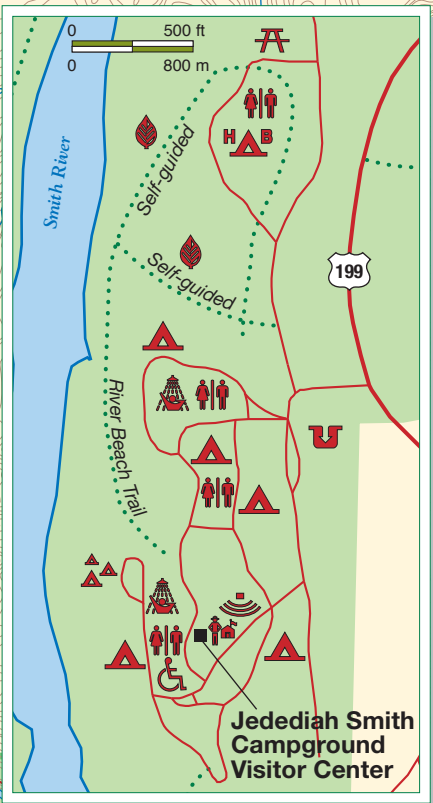

# Jedediah Smith Redwoods State Park

This park receives support in part through the nonprofit Redwood Parks Association  
 1111 Second Street  
 Crescent City, CA 95531  
 (707) 464-9150  
[www.redwoodparksassociation.org](http://www.redwoodparksassociation.org)

- ### Legend
- Paved Road
  - Unpaved Road
  - Hiking Trail
  - Multi-Use Trail
  - Accessible Trail
  - Nature Trail
  - Accessible Feature
  - Boat Launch
  - Campfire Center
  - Campground
  - Group Campground
  - Hike/Bike Campground
  - Locked Gate
  - Parking
  - Picnic Area
  - Ranger Station
  - Restrooms
  - RV Sanitation Center
  - Showers
  - Trailhead