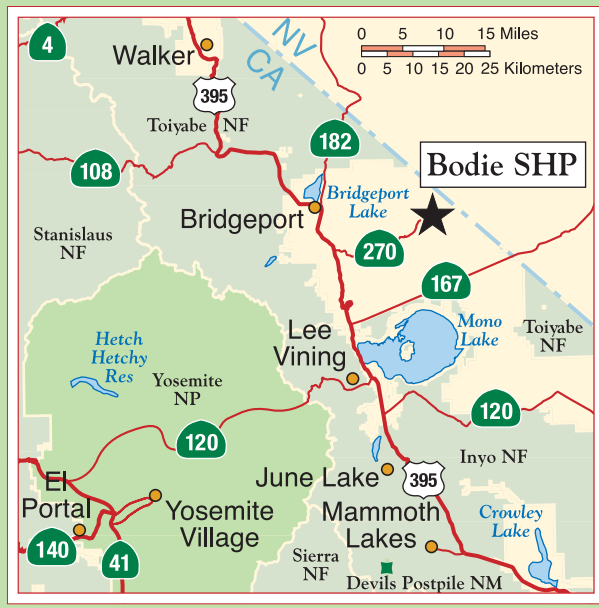

# Bodie

State Historic Park

**Legend**

- Road
- Trail
- Hazardous Area
- Cemetery
- Historic Building
- Historic Building Site
- Accessible Feature
- Drinking Water
- Exhibits
- Locked Gate
- Parking
- Picnic Area
- Restrooms