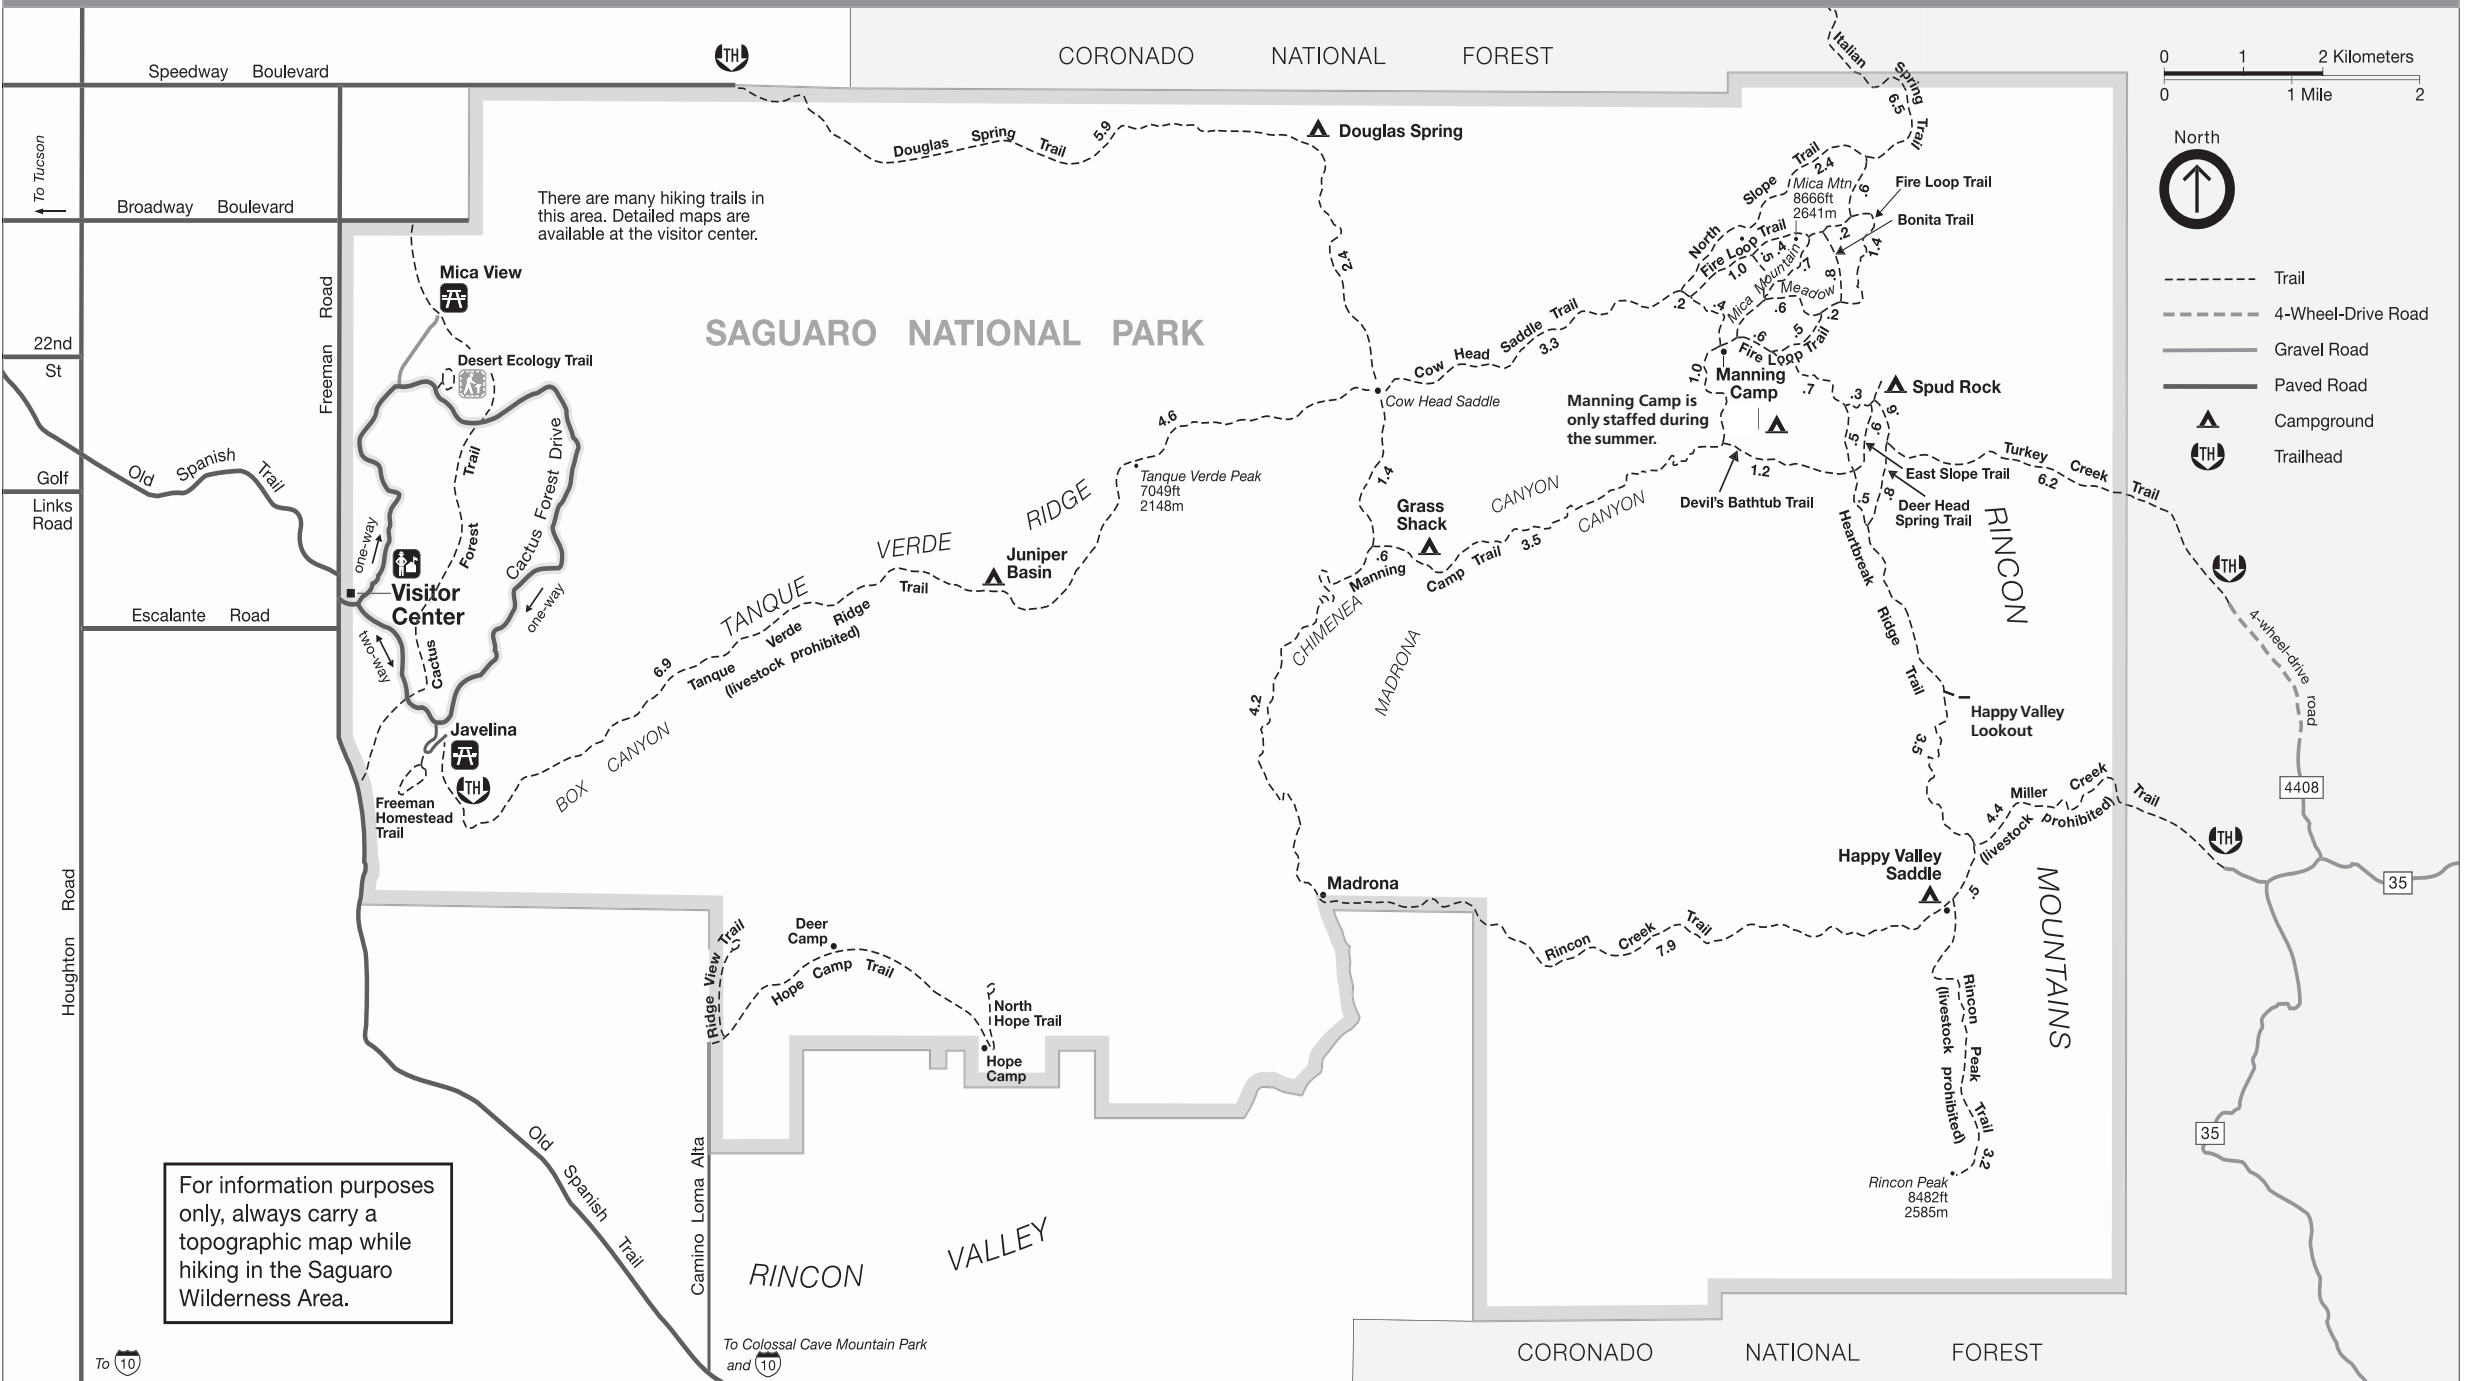

Saguaro East: Rincon Mountain District

There are many hiking trails in this area. Detailed maps are available at the visitor center.

For information purposes only, always carry a topographic map while hiking in the Saguaro Wilderness Area.

To Colossal Cave Mountain Park and 10