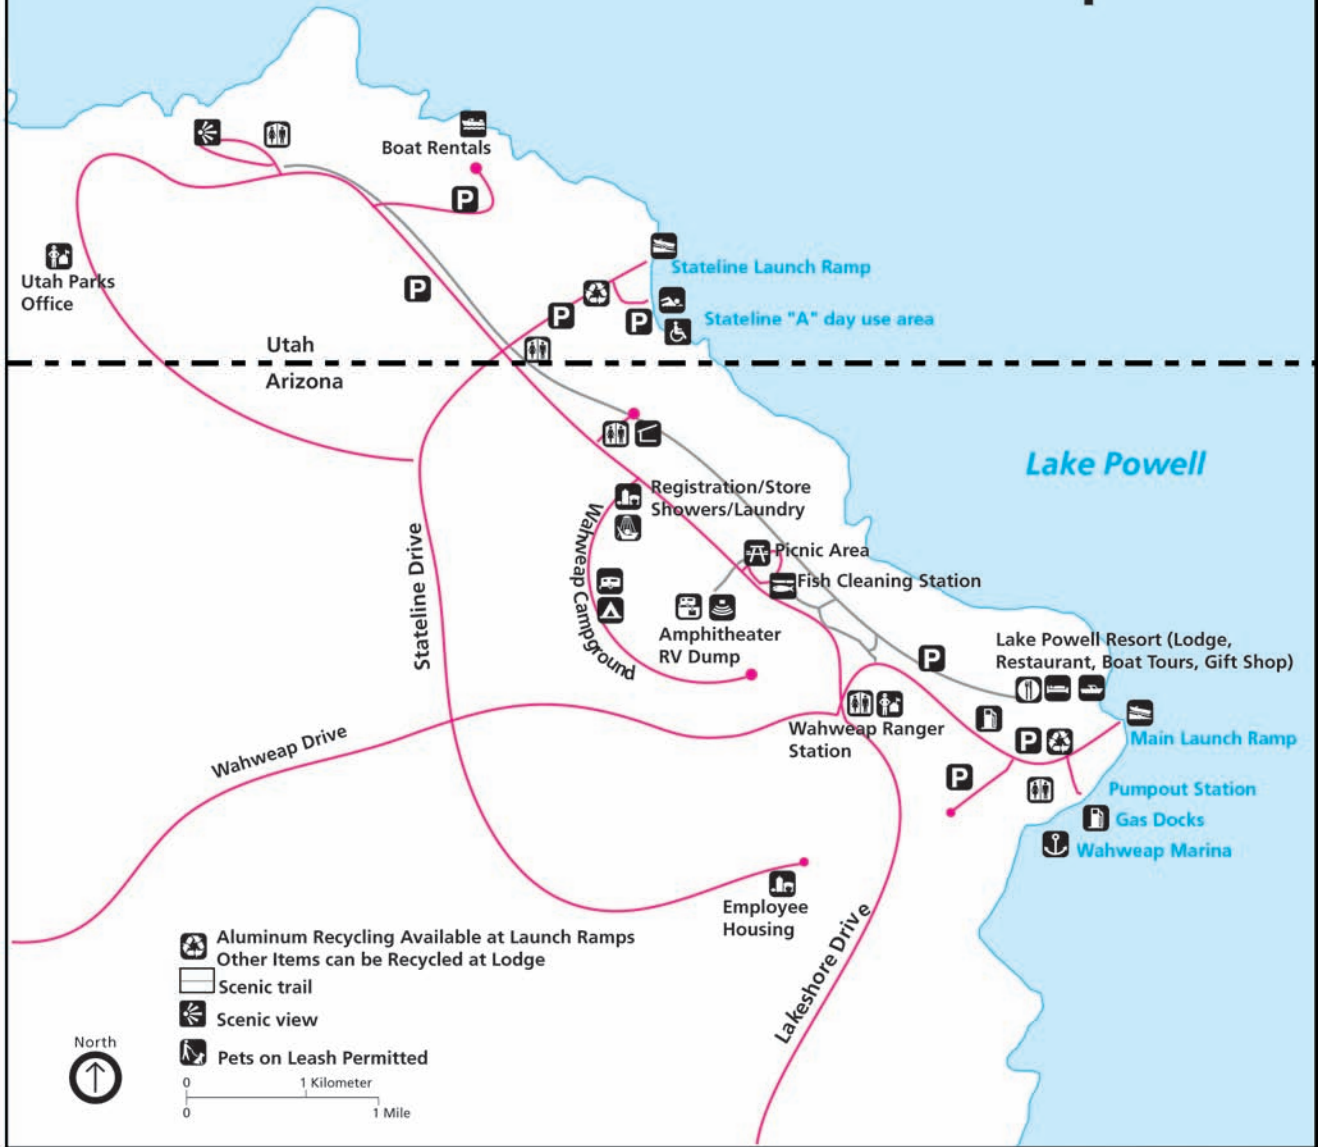

# Wahweap

Utah Parks Office

Boat Rentals

Stateline Launch Ramp

Stateline "A" day use area

Utah  
Arizona

Lake Powell

Registration/Store  
Showers/Laundry

Wahweap Campground

Picnic Area

Fish Cleaning Station

Amphitheater  
RV Dump

Lake Powell Resort (Lodge,  
Restaurant, Boat Tours, Gift Shop)

Wahweap Drive

Wahweap Ranger  
Station

Main Launch Ramp

Pumpout Station

Gas Docks

Wahweap Marina

Employee  
Housing

Lakeshore Drive

Aluminum Recycling Available at Launch Ramps  
Other Items can be Recycled at Lodge

Scenic trail

Scenic view

Pets on Leash Permitted

North